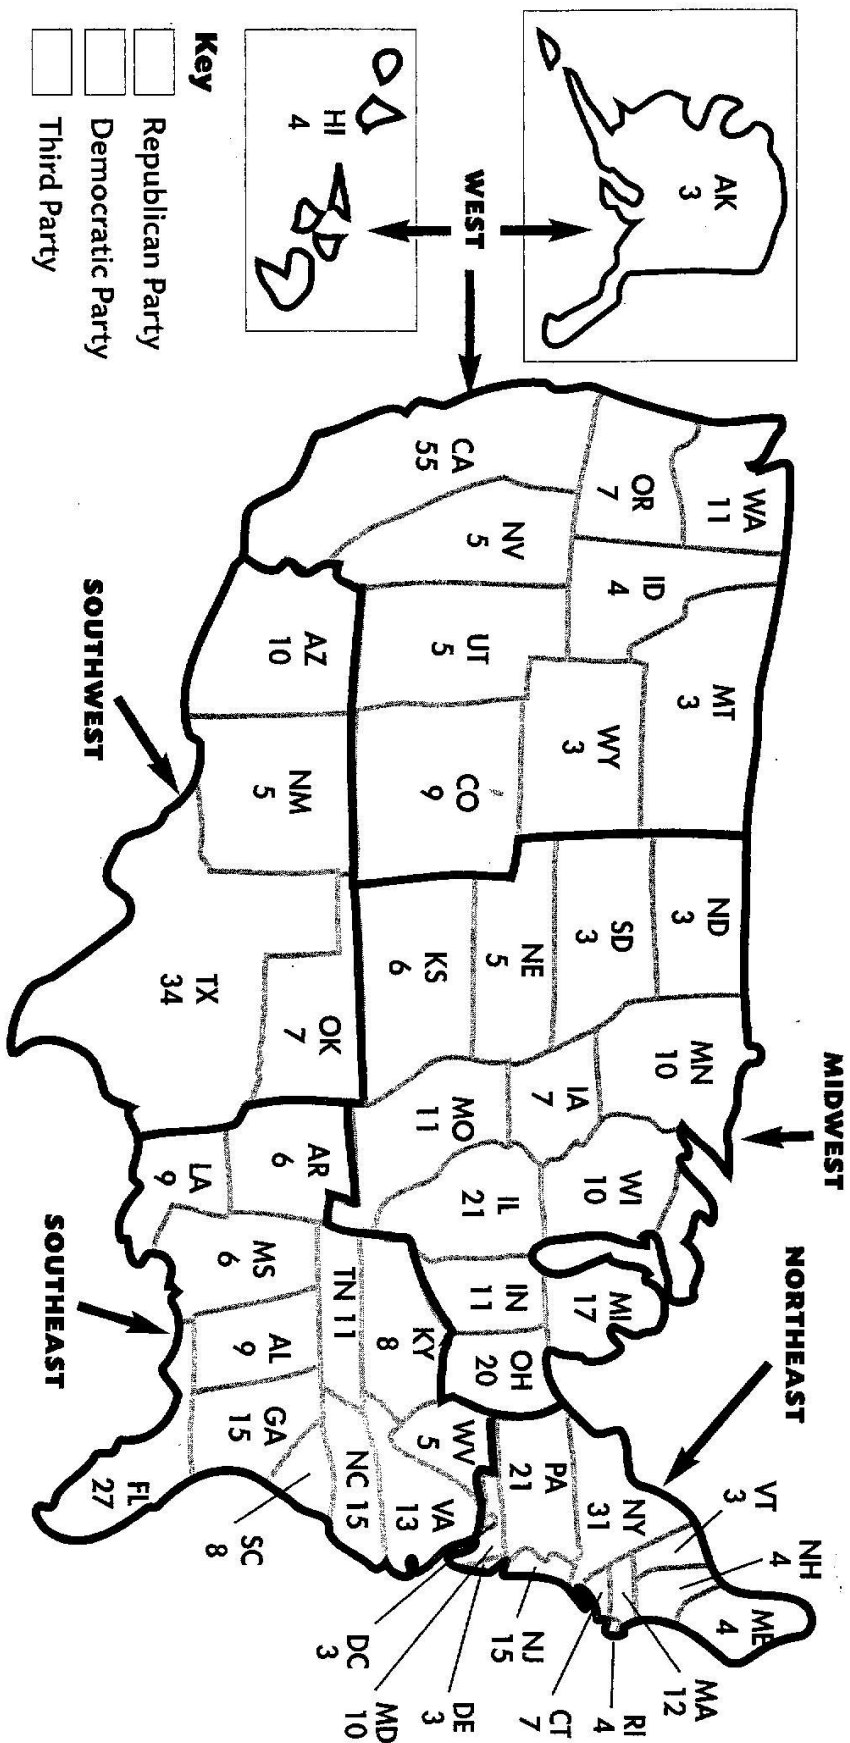

Name _____

Election Night Map: Tracking the Election

Use the map below to track the election. Using a red marker for Republican, a blue marker for Democrat, and a third color for Third Party candidates, color in each state to show which party's candidate won the state's electoral votes.* Be sure to complete the key.

Totals: Republican _____ Democratic _____ Third Party _____ And the winner is _____!

*Note: The number of electoral votes allotted to each state are based on the 2000 Census results.