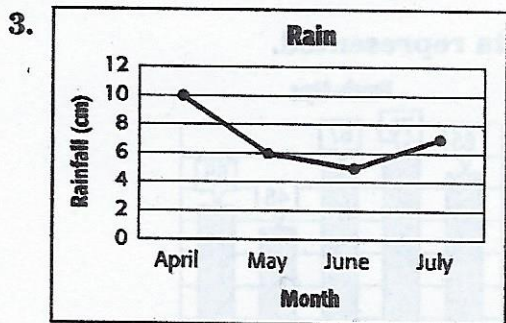

Skills Practice

Mean

Find the mean for each set of data.

Key: = 1 candy bar

Key: = 1 student

5. **Temperatures**

Day	Temp. (°F)
Monday	69
Tuesday	70
Wednesday	73
Thursday	35
Friday	68

6. **Heights**