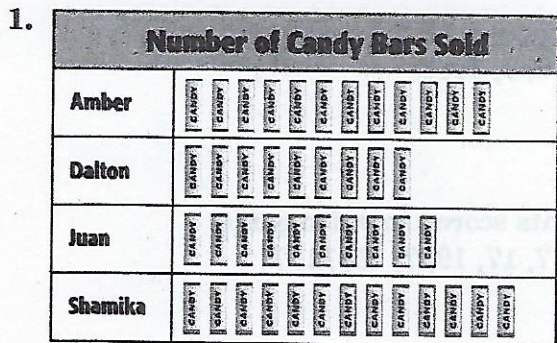

Skills Practice

Mean

Find the mean for each set of data.

Key: = 1 candy bar

Key: = 1 student

5. **Temperatures**

Day	Temp. (°F)
Monday	69
Tuesday	70
Wednesday	73
Thursday	35
Friday	68

6. **Heights**