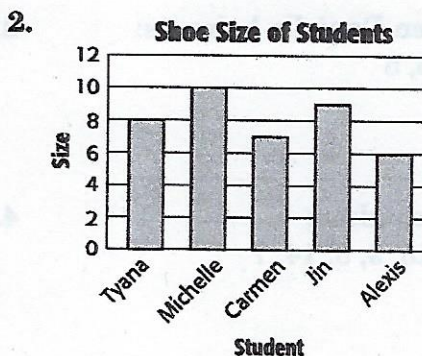

Skills Practice

Mean

Find the mean for each set of data.

Key: = 1 candy bar

Key: = 1 student

5. **Temperatures**

Day	Temp. (°F)
Monday	69
Tuesday	70
Wednesday	73
Thursday	35
Friday	68

6. **Heights**