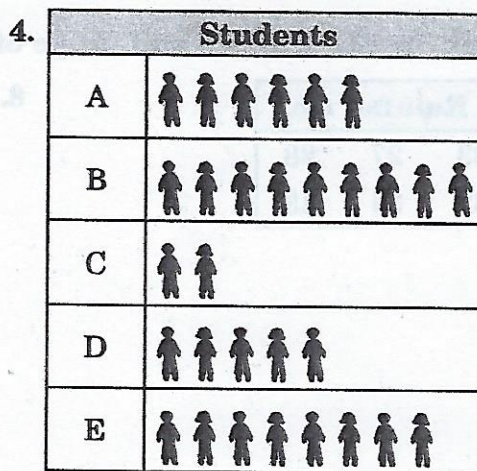

Skills Practice

Mean

Find the mean for each set of data.

Key: = 1 candy bar

Key: = 1 student

5. **Temperatures**

Day	Temp. (°F)
Monday	69
Tuesday	70
Wednesday	73
Thursday	35
Friday	68

6. **Heights**